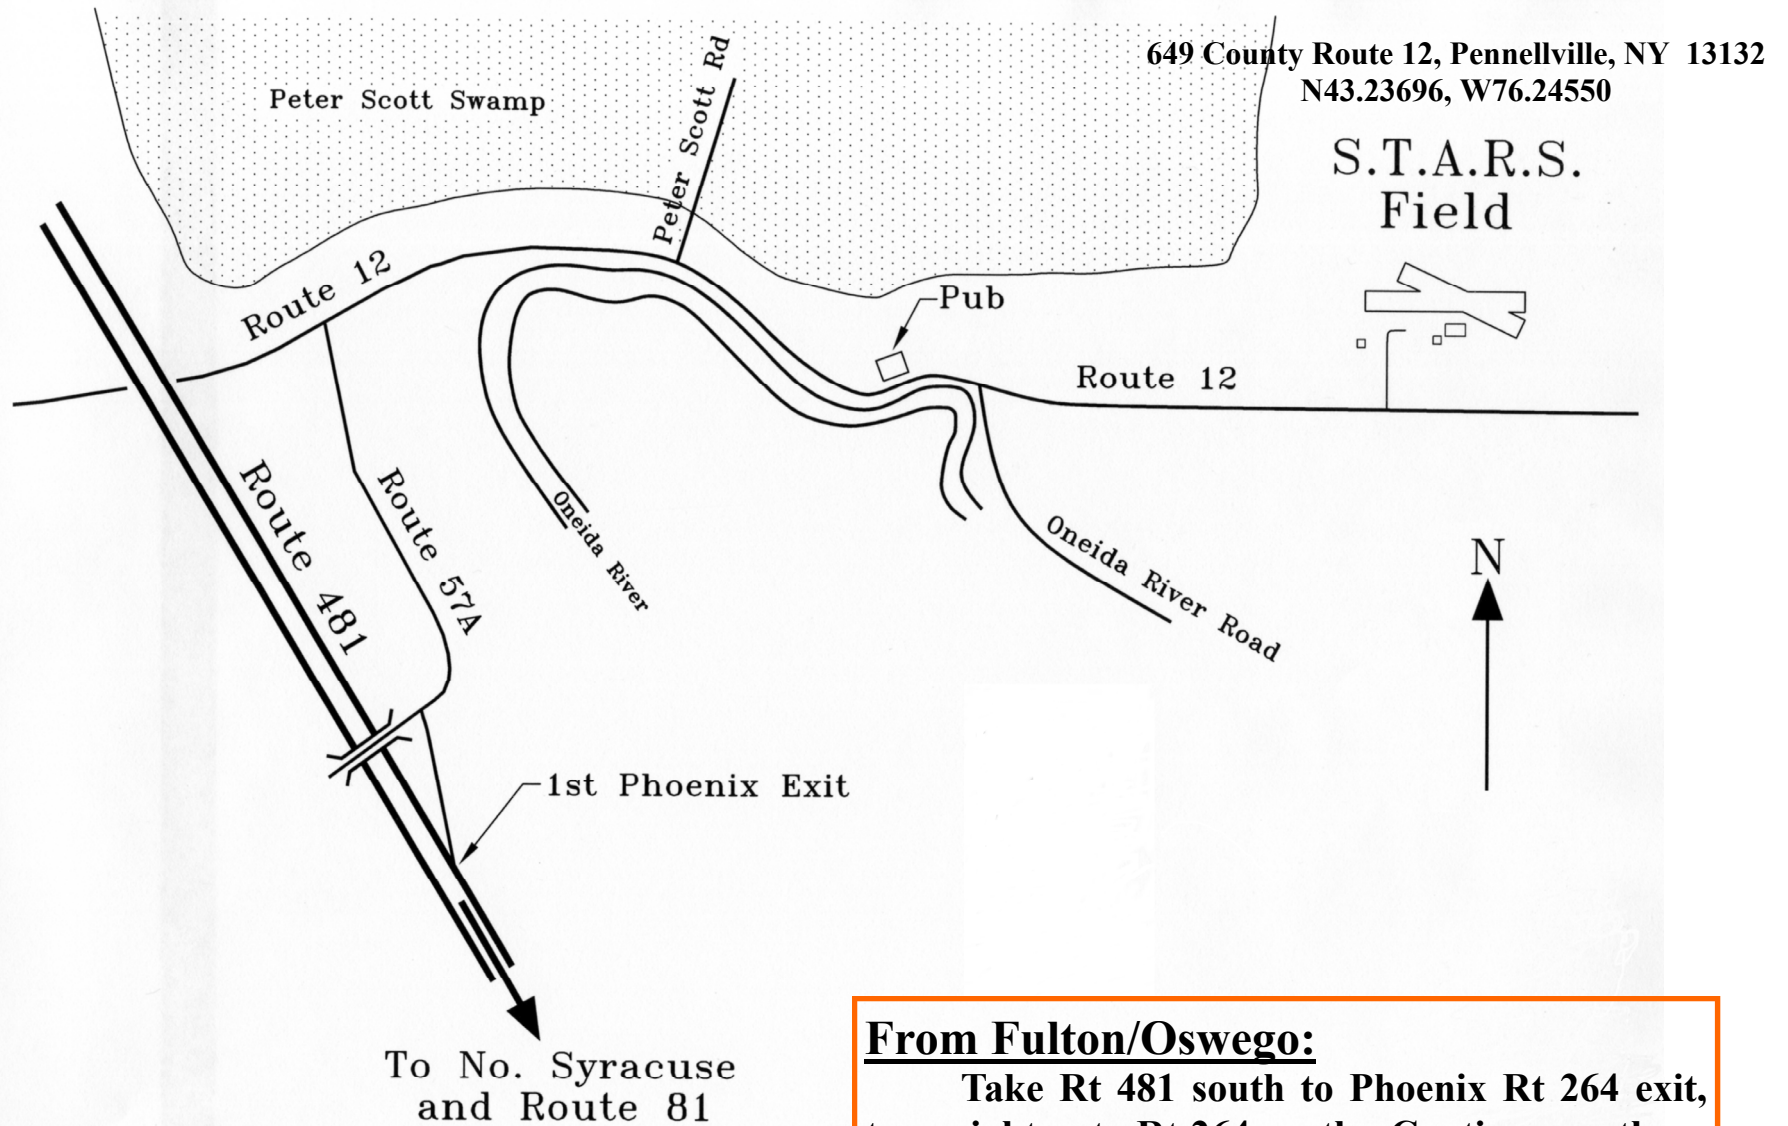

For more information, contact Bob Rowe at 315-474-8428 or visit us at our website: www.amadistrictiistars.org

From Syracuse:

Take Rt 481 north to first Phoenix exit, turn right off exit onto Rt 57A. At the end of Rt 57A, turn right onto Co Rt 12. Follow Co Rt 12 for three miles east to field.

From Fulton/Oswego:

Take Rt 481 south to Phoenix Rt 264 exit, turn right onto Rt 264 south. Continue south on Rt 264 1.5 miles to Rt 57 intersection. Turn left onto Rt 57 and continue to next light on Lock Street. Turn left at stop sign. Lock Street turns into Co Rt 12. Follow Co Rt 12 for 3 miles east to field.